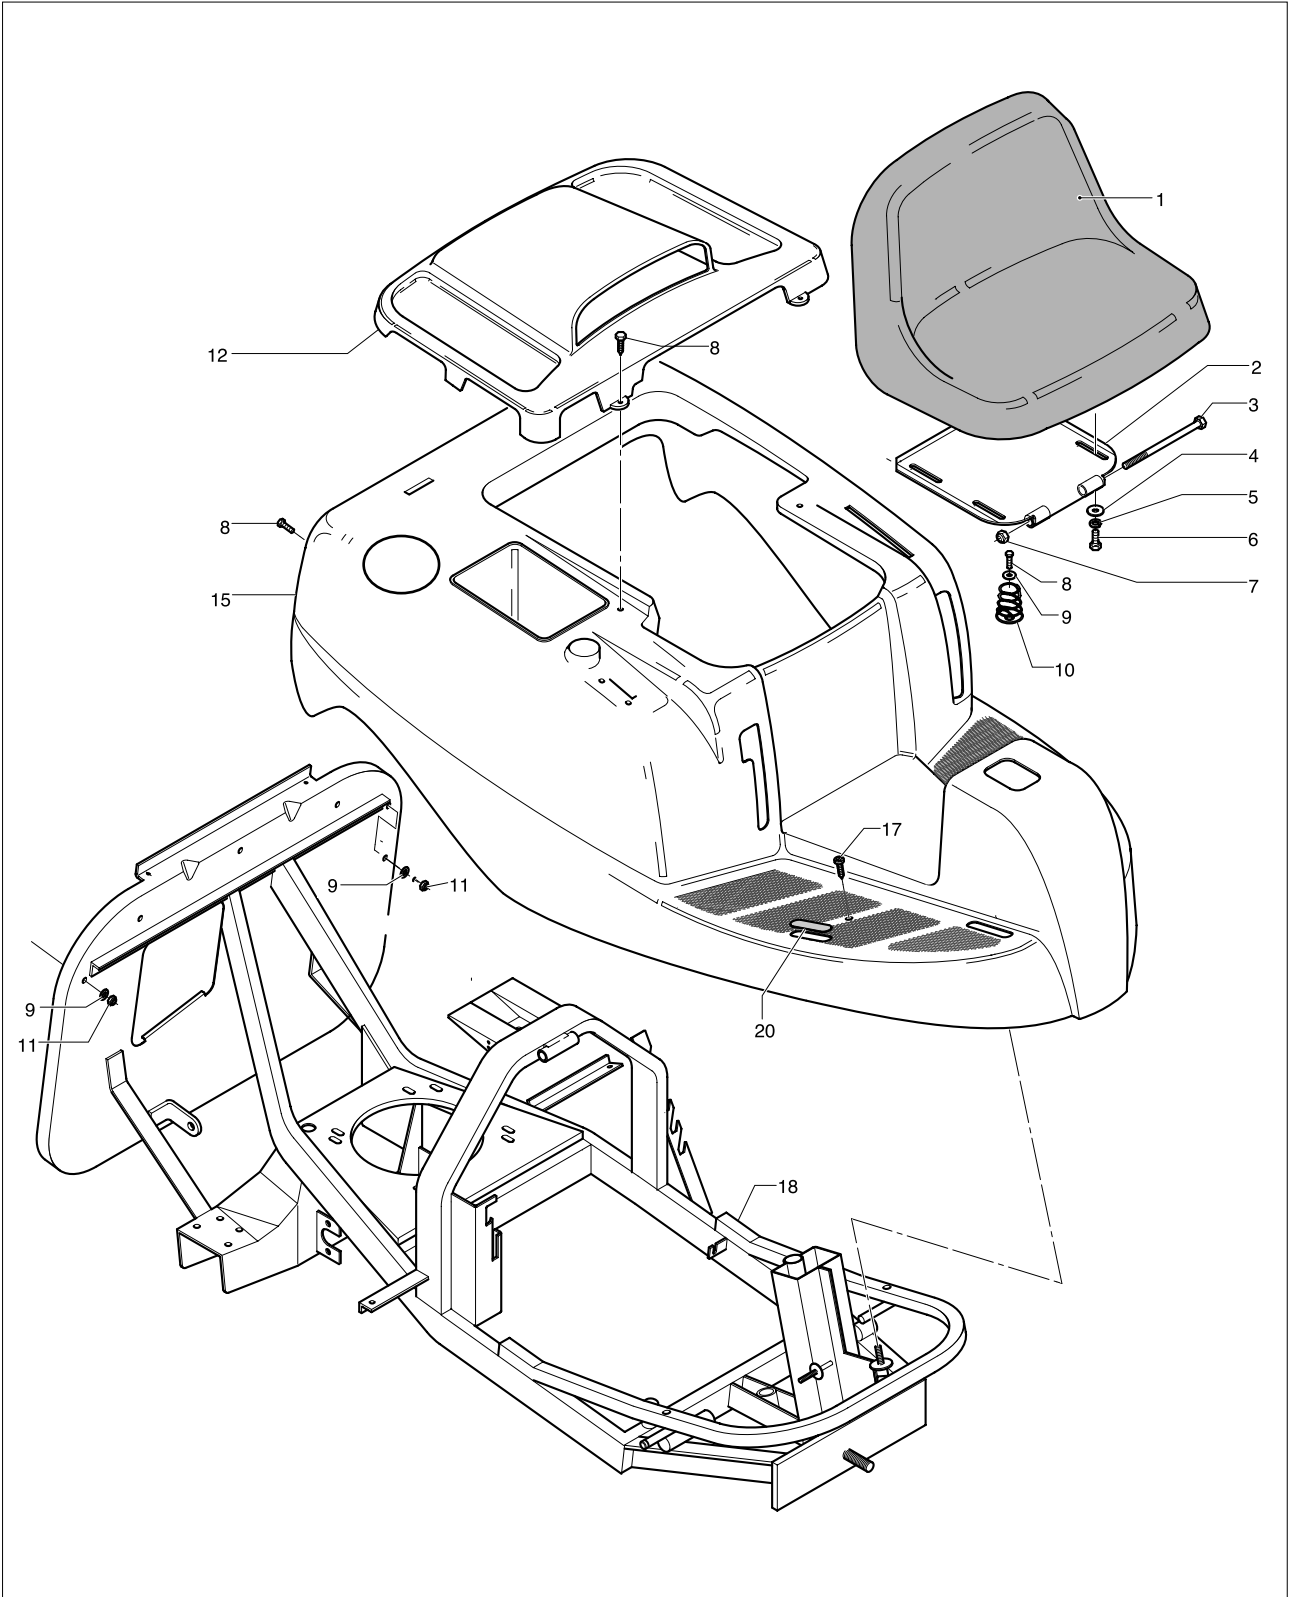

brand	PARTNER

date	DEC-04	SHEET 7/18

Model

P105B67

Product number

953878152