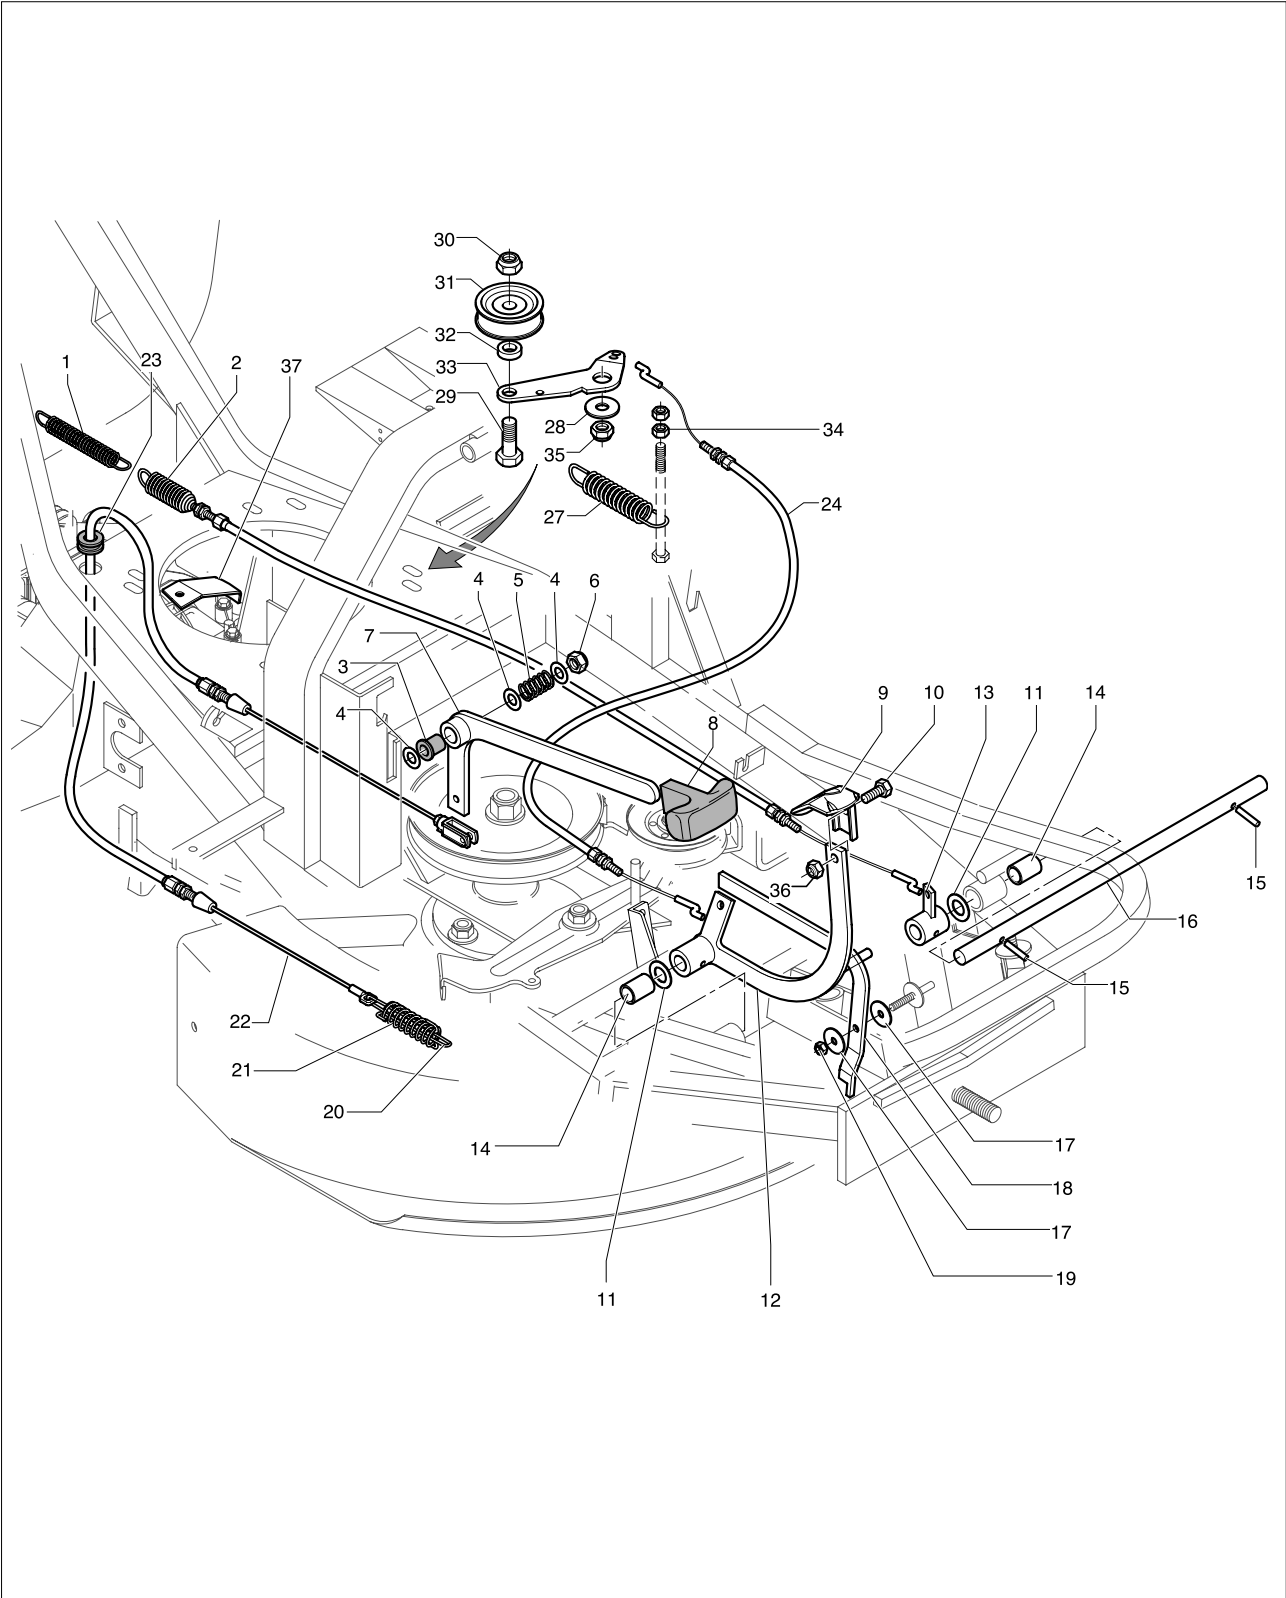

brand	PARTNER

date	DEC-04	SHEET	11/18

Model

P105B67

Product number

953878152