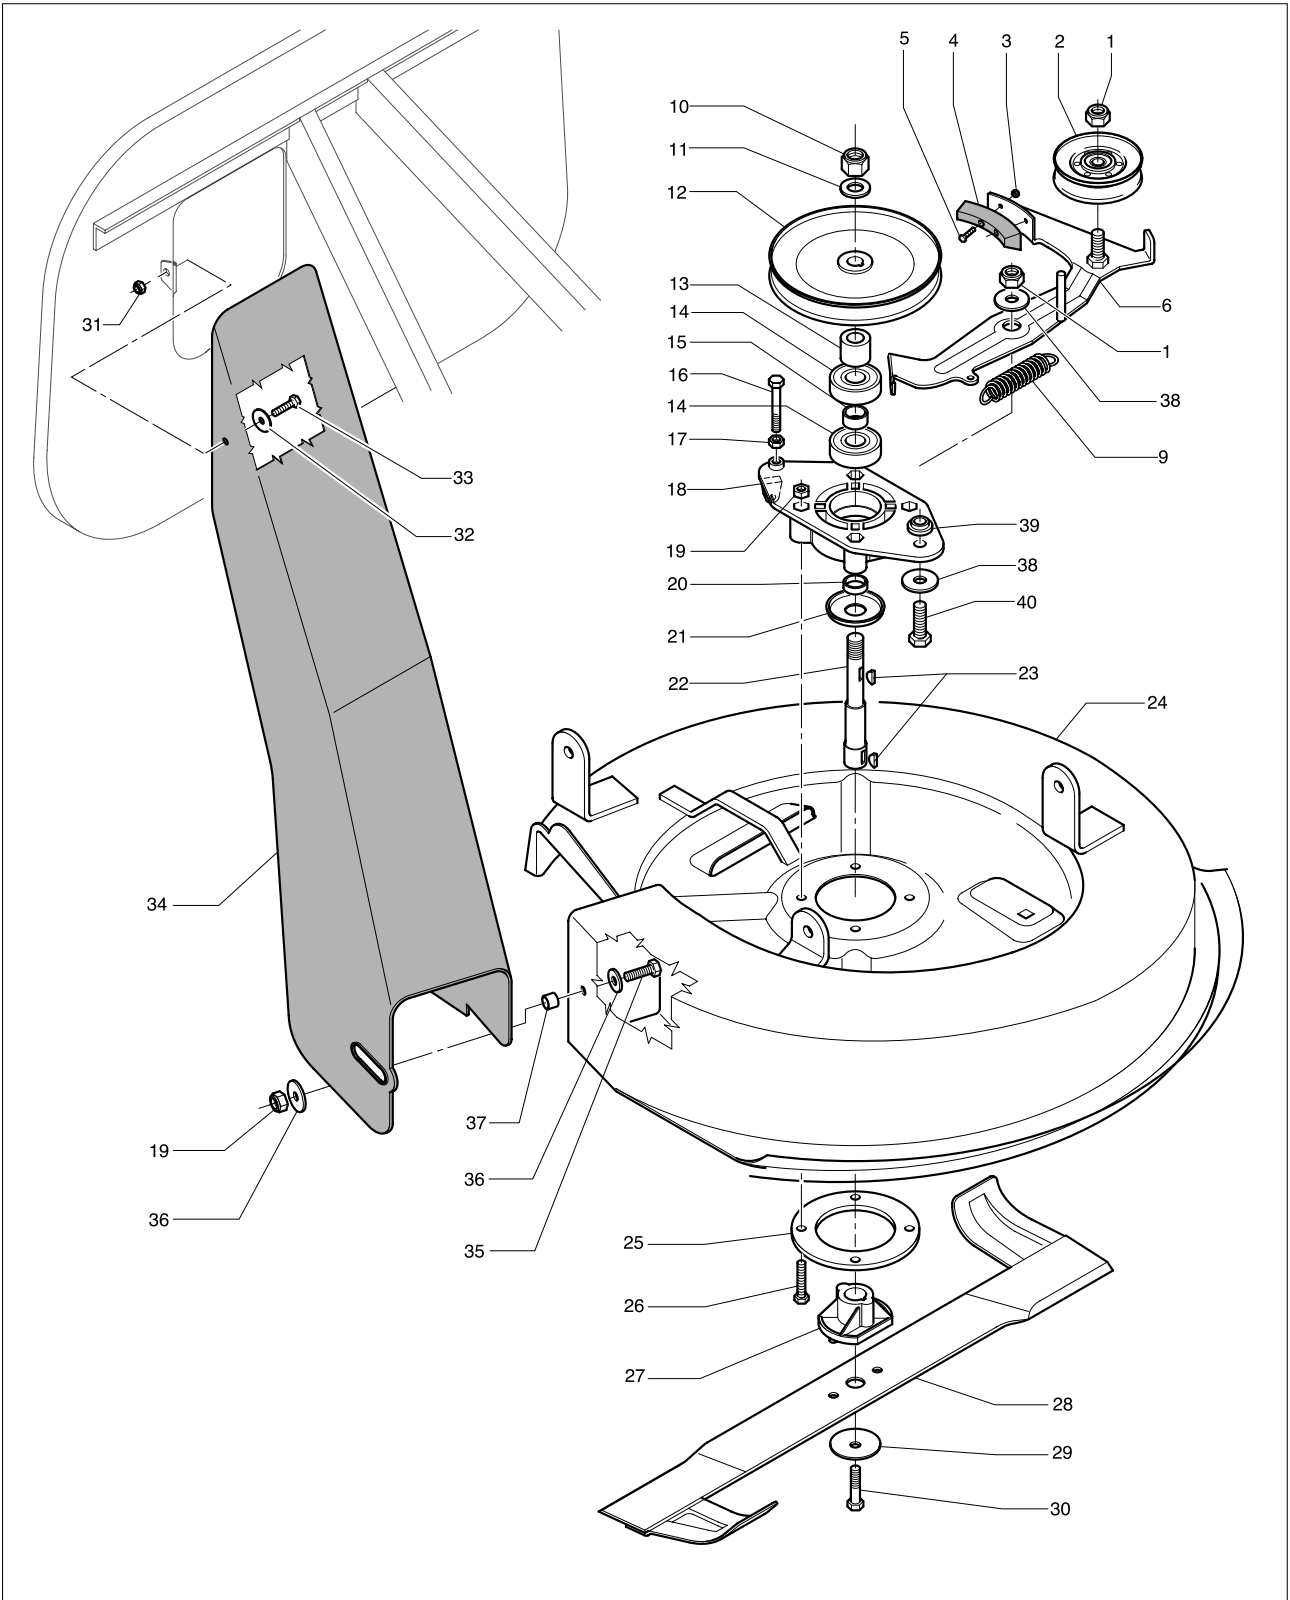

brand	PARTNER

date	DEC-04	SHEET 5/18

Model

P105B67

Product number

953878152