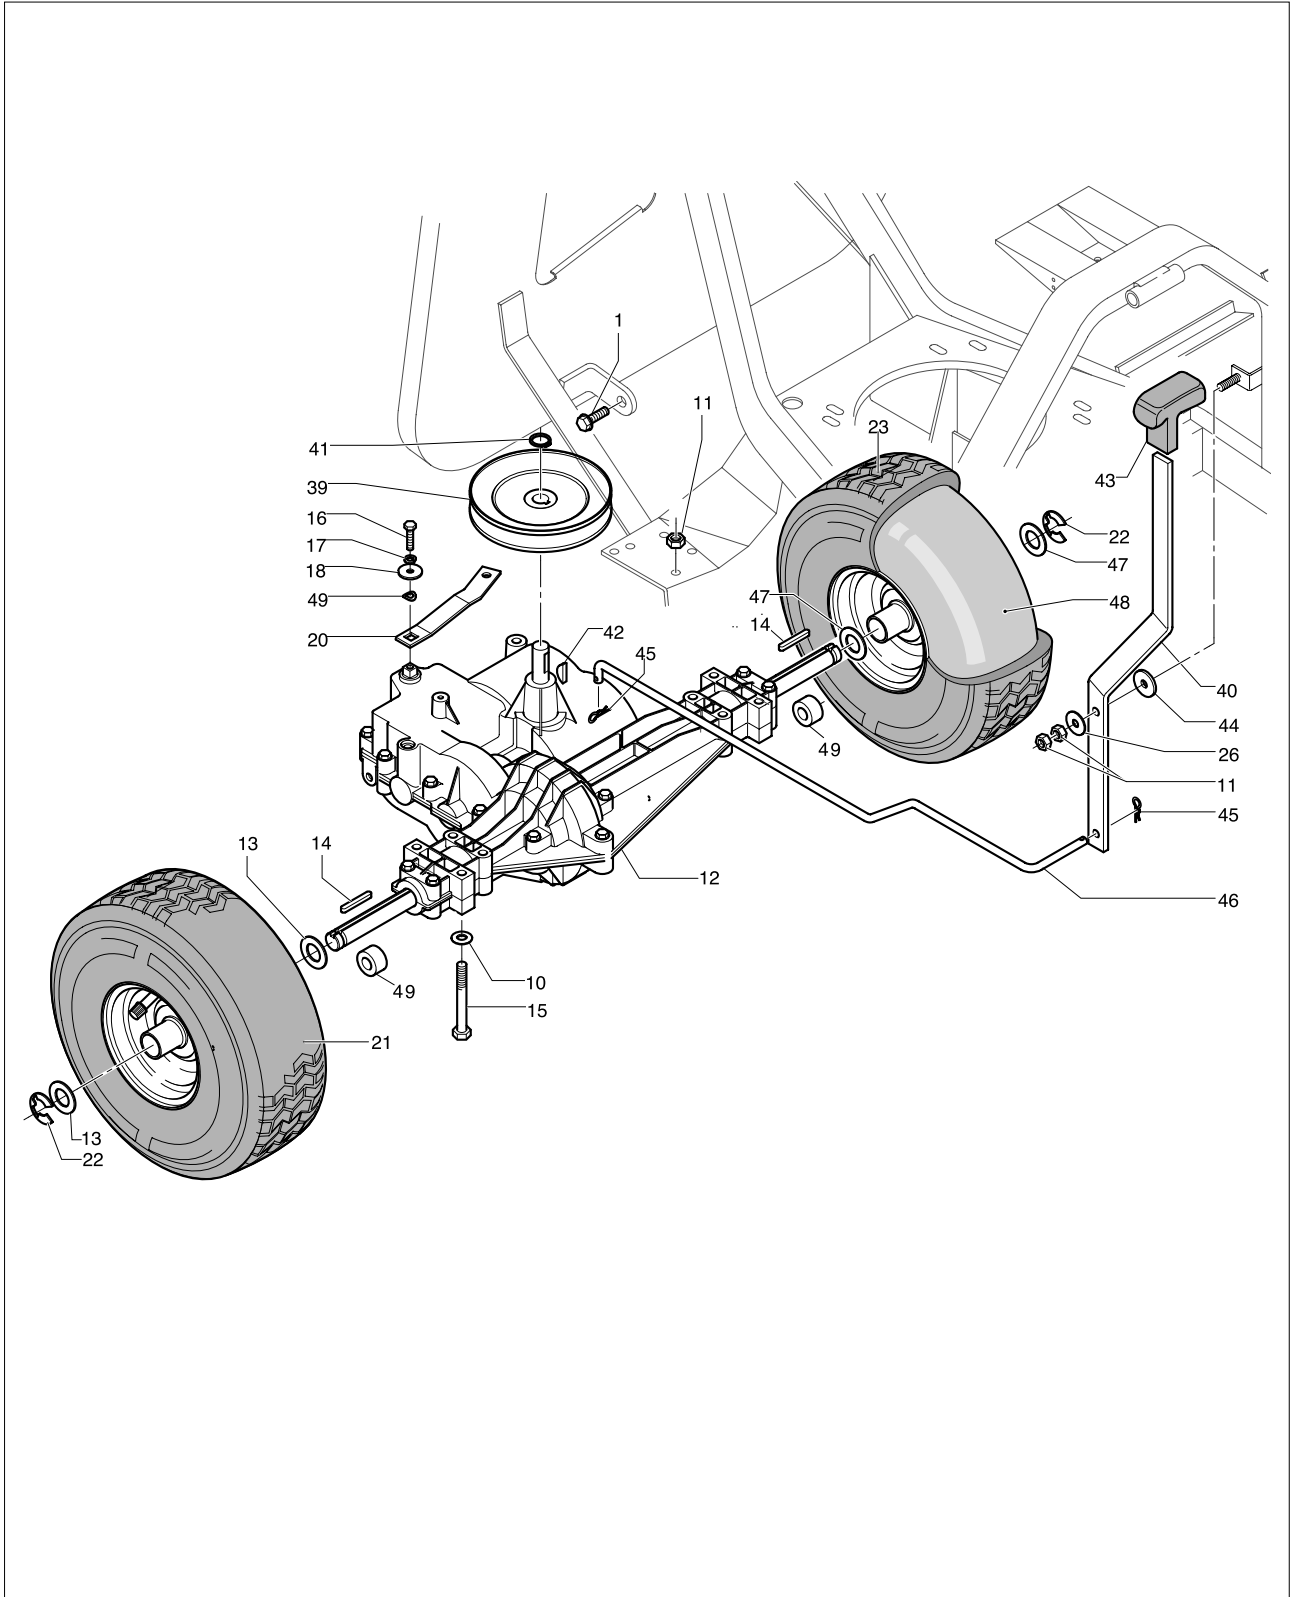

brand	PARTNER

date	DEC/04	SHEET 3/18

Model

P105B67

Product number

953878152