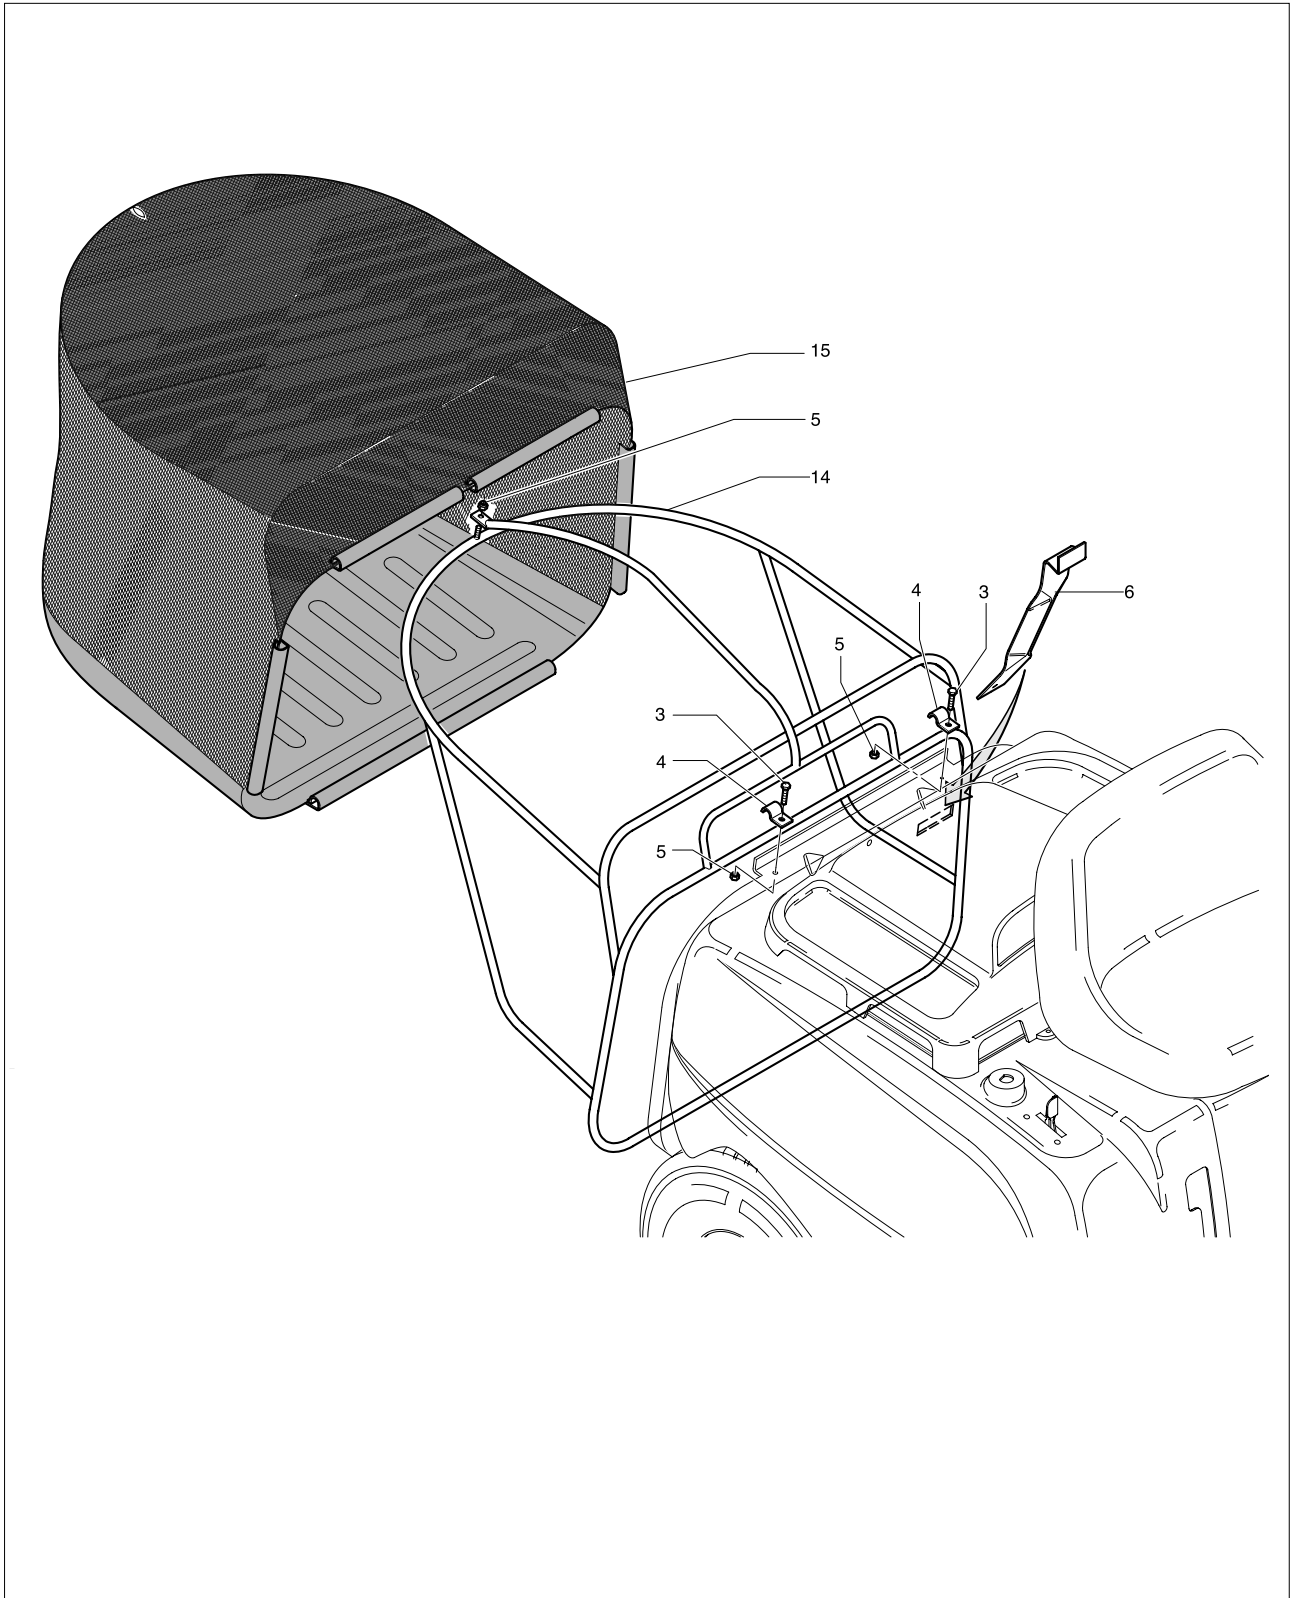

brand	PARTNER

date	DEC/04	SHEET15/18

Model

P105B67

Product number

953878152