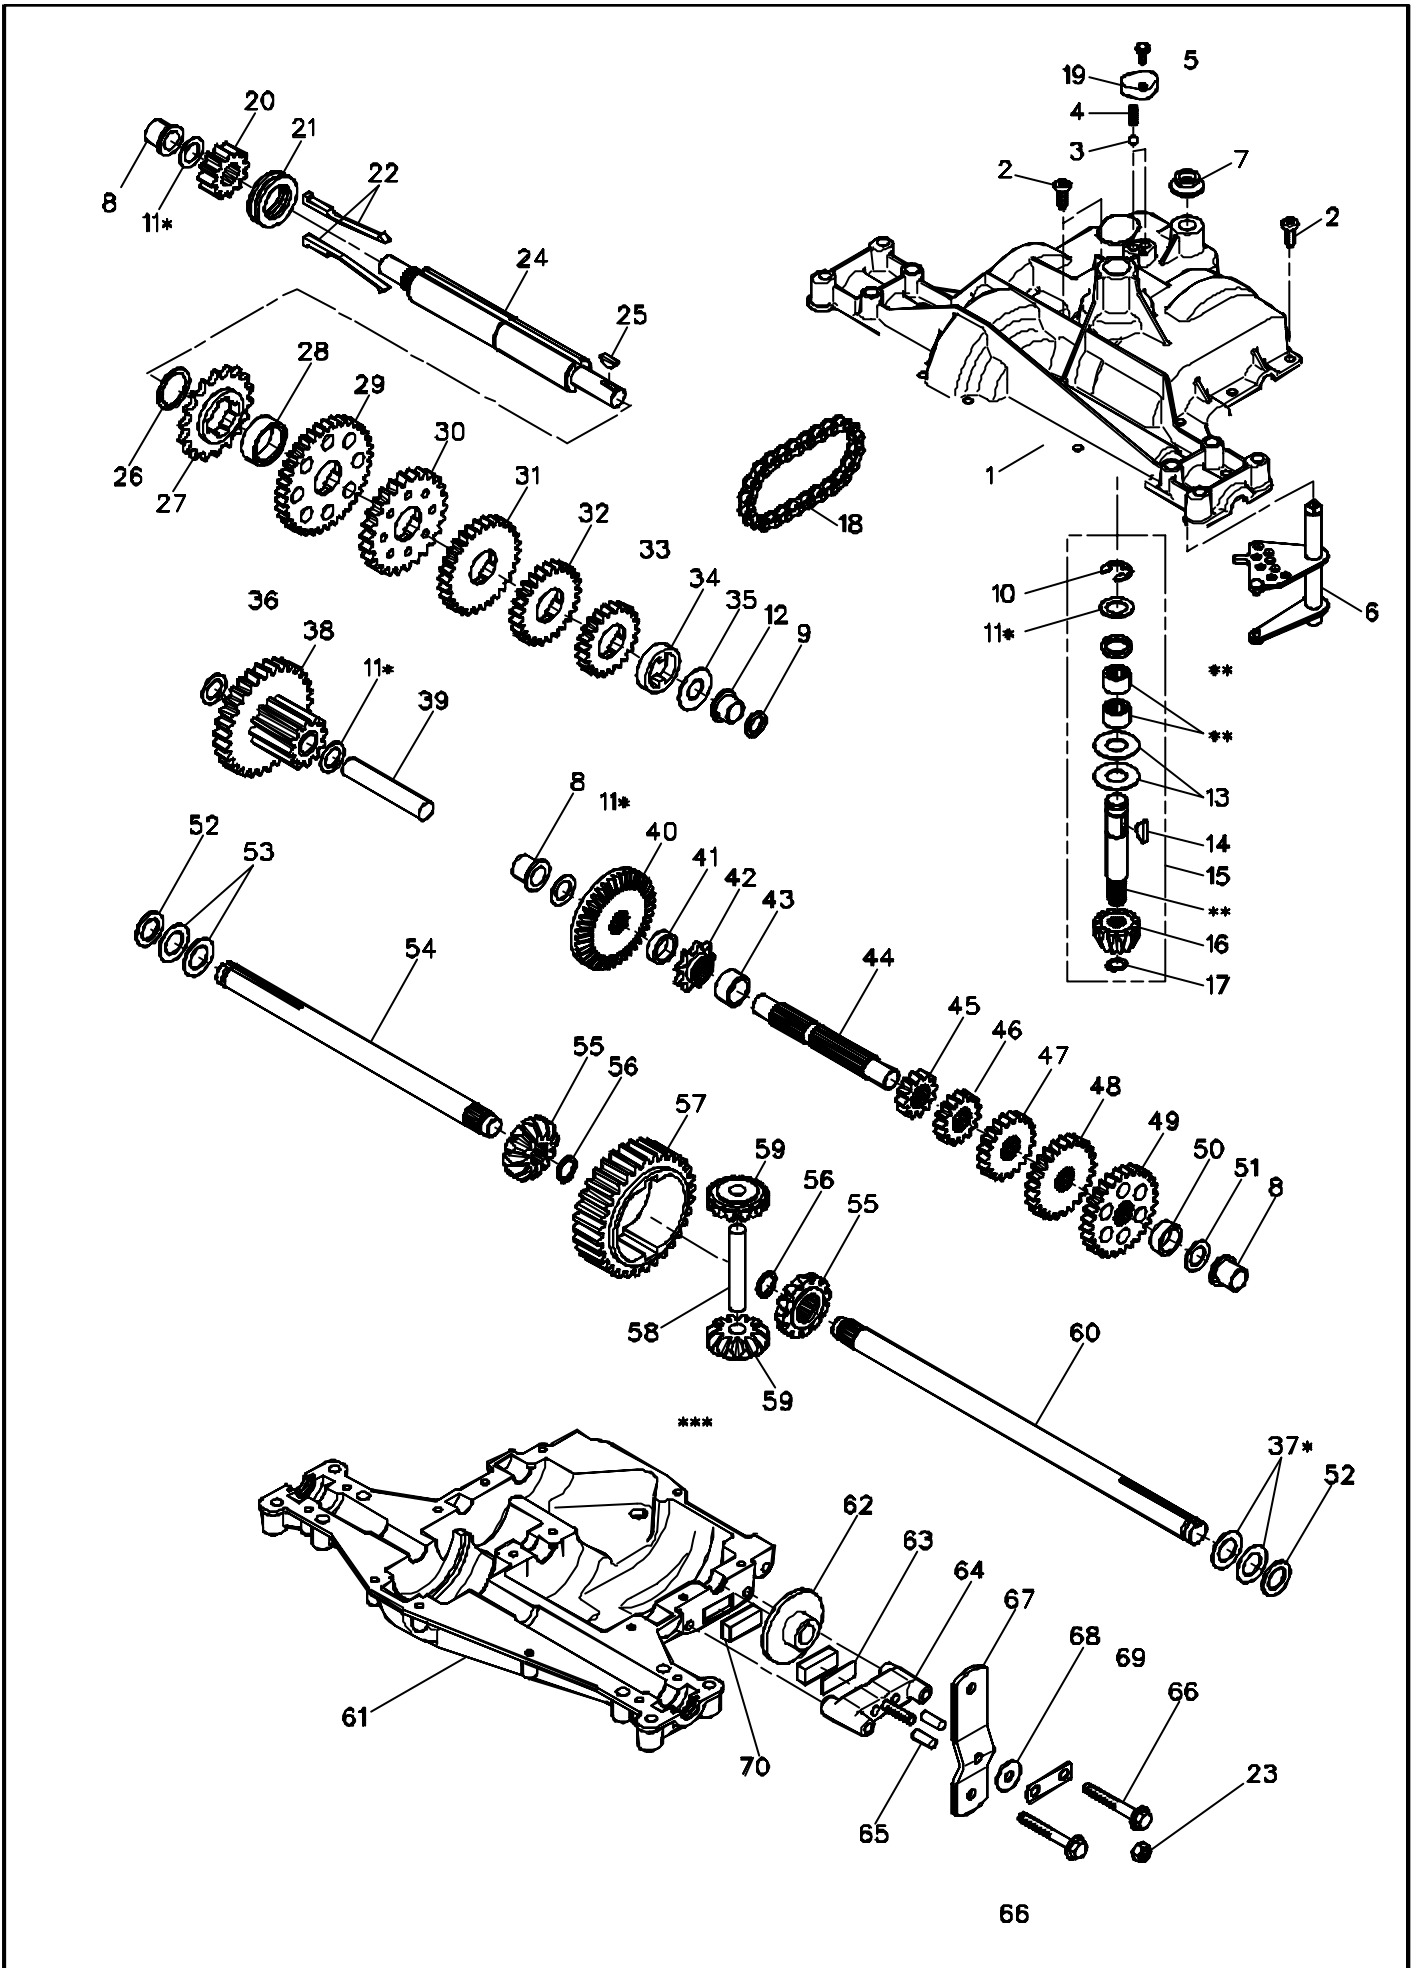

Model

P105B67

Product number

953878152

Pos.	PN ELX	DESCRIPTION	Q.ty
3	531208769	screw	2
4	531206852	bin fixture plate	2
5	531208491	nut	3
6	531206788	full bin monitor plate	1
14	531207008	bin frame	1
15	531207009	bin fabric covering	1

Pos.	PN ELX	DESCRIPTION	Q.ty
------	--------	-------------	------

brand	PARTNER
-------	----------------

date	DEC-04	SHEET 18/18
------	--------	-------------

Model

P105B67

Product number

953878152

Pos.	PN ELX	DESCRIPTION	Q.ty
1	5195377-00	Housing, Upper	1
2	5195378-00	Screw, Tapping, 1/4-20 X .734	16
3	5195379-00	Ball, Detent	2
4	5195380-00	Spring, Detent	2
5	5195381-00	Screw, Tapping, No. 10-24 X .482	1
6	5195382-00	Assy, Kit, Shifter	1
7	5195383-00	V-Ring	1
8	5195384-00	Bearing, Flange	3
9	5195385-00	Seal, Oil	1
10	5195386-00	Ring, Retaining	1
11	5195387-00	Assy, Kit, Shim, .625 Shaft	4*
12	5195388-00	Bearing, Flange	1
13	5195389-00	Washer, Plain, .632 X 1.38 X .046	2
14	5195390-00	Key, Woodruff, No. 606	1
15	5195391-00	Assy, Kit, Input Shaft	1
16	5195392-00	Pinion, Bevel, 12T	1
17	5195393-00	Ring, Retaining	1
18	5195394-00	Chain, 24 Pitches	1
19	5195395-00	Cover, Detent	1
20	5195396-00	Gear, Spur, 12T	1
21	5195397-00	Collar, Clutch	1
22	5195398-00	Assy, Kit, Clutch Keys	1
23	5195399-00	Nut, Lock, 5/16-24	1
24	5195400-01	Shaft, Intermediate	1
25	5195401-00	Key, Woodruff, No. 61	1
26	5195402-00	Ring, Retaining	1
27	5195403-00	Sprocket, 18T	1
28	5195404-00	Spacer, 1.131 X 1.45 X .494	1
29	5195405-00	Gear, Spur, 37T	1
30	5195406-00	Gear, Spur, 35T	1
31	5195407-00	Gear, Spur, 30T	1
32	5195408-00	Gear, Spur, 25T	1
33	5195409-00	Gear, Spur, 22T	1
34	5195410-00	Spacer, 1.133 X 1.50 X .375	1
35	5195411-00	Washer, Plain, .640 X 1.37 X .061	1
36	5195412-00	Washer, Plain, .632 X 1.00 X .046	1
37	5195413-00	Assy, Kit, Shim, .750 Shaft	1*