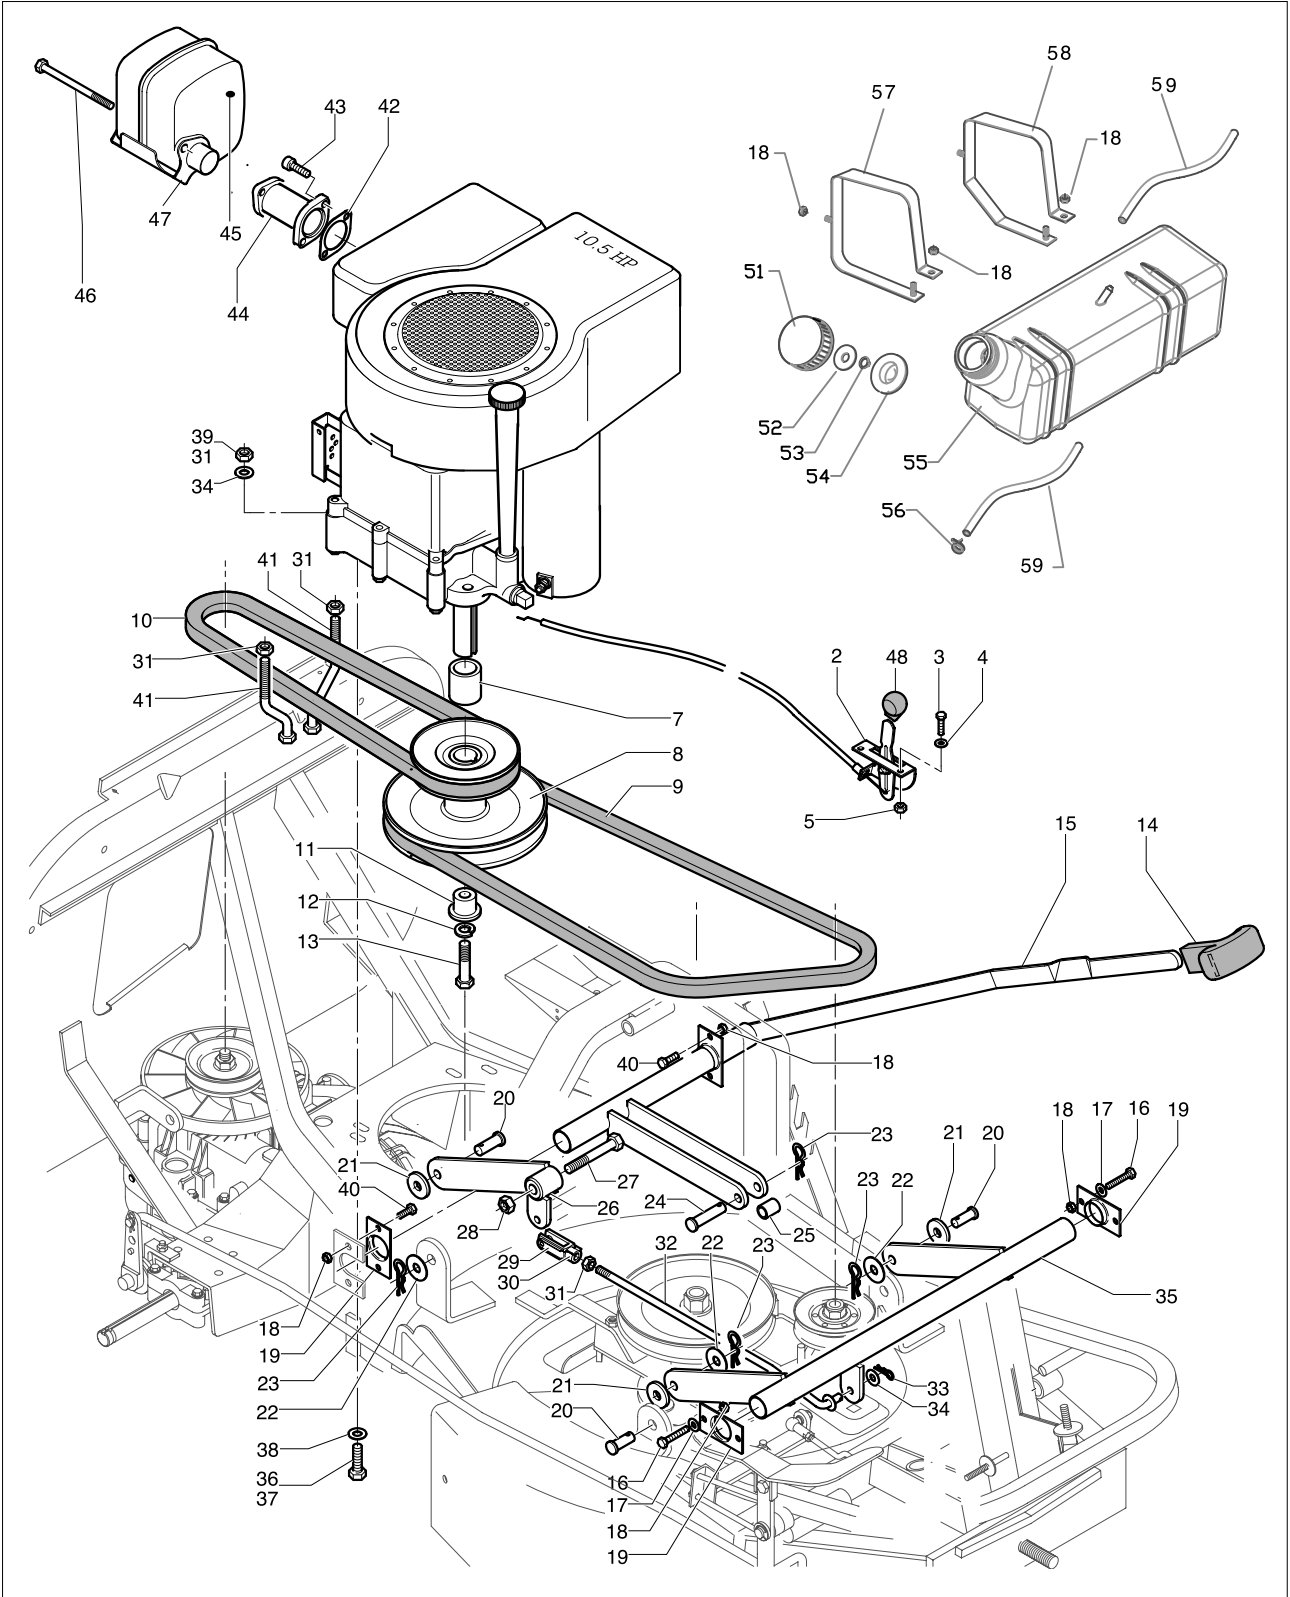

brand	PARTNER

date	DEC/04	SHEET 1/18

Model

P105B67

Product number

953878152